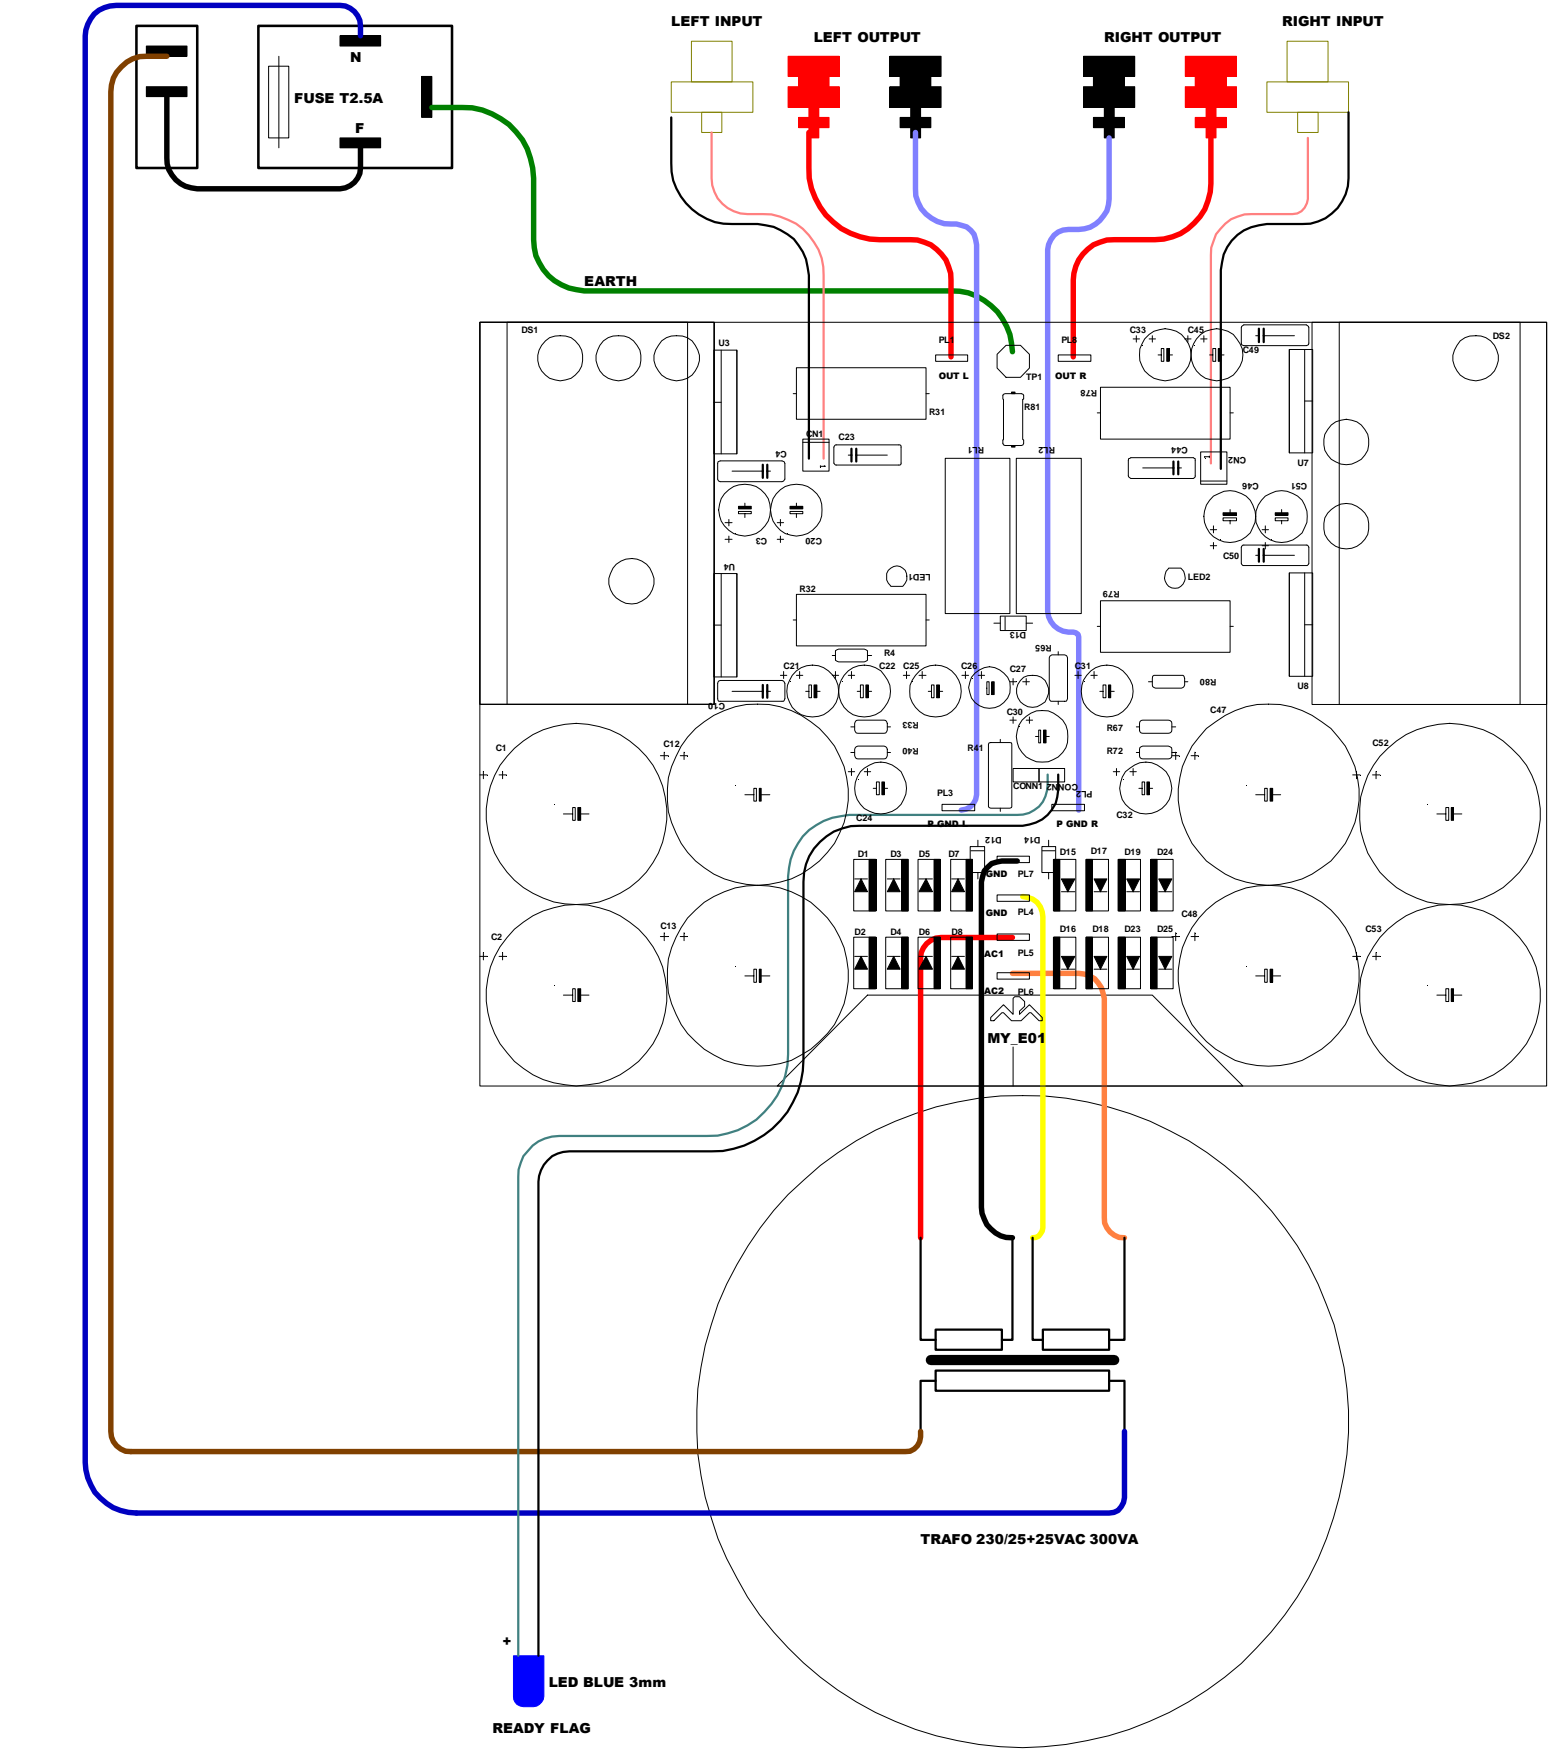

POWER SWITCH 10A 250Vac IEC 230V 50Hz AC MAIN IN

LEFT INPUT LEFT OUTPUT RIGHT OUTPUT RIGHT INPUT

TRAFO 230/25+25VAC 300VA

LED BLUE 3mm
READY FLAG